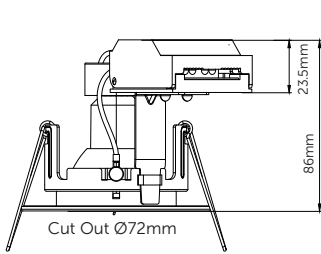

Firestay Protector

Non Integrated Downlight

Fixed Downlight