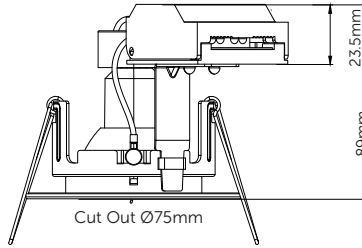

Centre Tilt Downlight