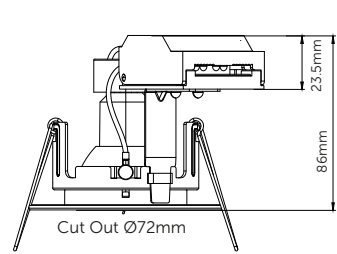

Showerlight IP65

Code	V	Description	Finish	Cut Out (mm)
11850	240	Firestay Protector Open Back Non Integrated Fixed Downlight	White	72
11851	240	Firestay Protector Open Back Non Integrated Fixed Downlight	Matt White	72
11852	240	Firestay Protector Open Back Non Integrated Fixed Downlight	Black	72
11853	240	Firestay Protector Open Back Non Integrated Fixed Downlight	Satin	72
11854	240	Firestay Protector Open Back Non Integrated Fixed Downlight	Chrome	72
11855	240	Firestay Protector Open Back Non Integrated Fixed Downlight	Brass	72
11856	240	Firestay Protector Open Back Non Integrated Fixed Downlight	Antique Brass	75